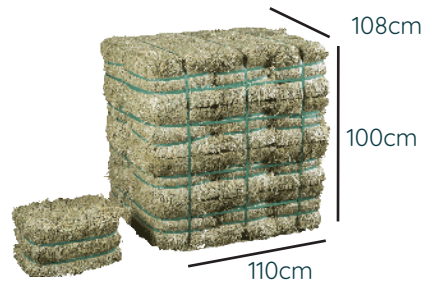

## Victoria Raywood Line 1

Loaded Unitised

Loaded Wrapped

## PACKAGING STYLES

Our field and production team process hay from the most environmentally opportune growing regions in South Australia, Western Australia, and Victoria.

**Balco**Australia

Head Office:  
80 Brougham Place, North Adelaide SA 5006  
Email: [info@balco.com.au](mailto:info@balco.com.au)  
Website: [balco.au](http://balco.au)  
Facebook: [facebook.com/balcoaustralia](https://facebook.com/balcoaustralia)

## South Australia Bowmans Line 3

26kg bale

24 bales per pack, about 624kg  
44 packs per FCL (11 rows)  
total 1,056 bales

26kg Loaded Unitised

26kg Loaded Wrapped

650kg Big Bale  
40 bales per FCL  
(10 rows)

## South Australia Bowmans Line 1

23kg bale

46kg bale

24 bales per pack, about 552kg  
48 packs per FCL (12 rows)  
total 1,152 bales

12 bales per pack, about 552kg  
48 packs per FCL (12 rows)  
total 576 bales