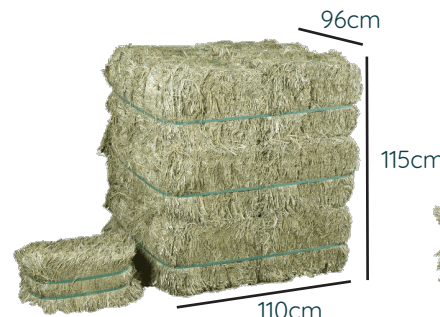

## South Australia Bowmans Line 3

26kg bale

24 bales per pack, about 624kg  
44 packs per FCL (11 rows)  
total 1,056 bales

26kg Loaded Unitised

26kg Loaded Wrapped

650kg Big Bale  
40 bales per FCL  
(10 rows)

## South Australia Bowmans Line 1

23kg bale

46kg bale

24 bales per pack, about 552kg  
48 packs per FCL (12 rows)  
total 1,152 bales

12 bales per pack, about 552kg  
48 packs per FCL (12 rows)  
total 576 bales

Loaded Unitised

Loaded Wrapped