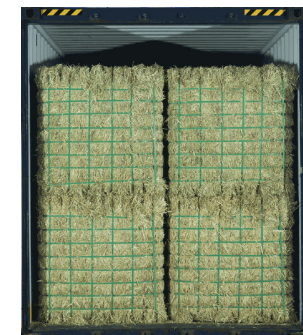

## South Australia Bowmans Line 3

26kg bale

24 bales per pack, about 624kg  
44 packs per FCL (11 rows)  
total 1,056 bales

26kg Loaded Unitised

26kg Loaded Wrapped

650kg Big Bale  
40 bales per FCL  
(10 rows)

## South Australia Bowmans Line 1

23kg bale

46kg bale

24 bales per pack, about 552kg  
48 packs per FCL (12 rows)  
total 1,152 bales

12 bales per pack, about 552kg  
48 packs per FCL (12 rows)  
total 576 bales