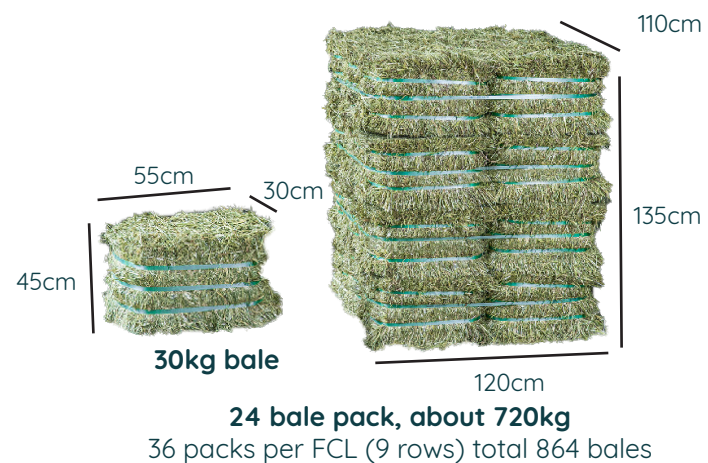

## Victoria Raywood Line 1

Loaded Unitised

Loaded Wrapped

## South Australia Bowmans Line 3

26kg bale

24 bales per pack, about 624kg  
44 packs per FCL (11 rows)  
total 1,056 bales

26kg Loaded Unitised

26kg Loaded Wrapped

650kg Big Bale  
40 bales per FCL  
(10 rows)

## Western Australia Brookton Line 1

24 bale pack  
600kg

30 bale pack  
750kg

25kg  
bale

24 bales per pack /  
30 bales per pack  
40 packs per FCL (10 rows)

12 bale pack  
600kg

16 bale pack  
800kg

100kg  
bale

6 bale pack  
600kg

8 bale pack  
800kg

50kg  
bale

12 bales per pack /  
16 bales per pack  
40 packs per FCL (10 rows)

6 bales per pack /  
8 bales per pack  
40 packs per FCL (10 rows)

Loaded Unitised

Loaded Wrapped