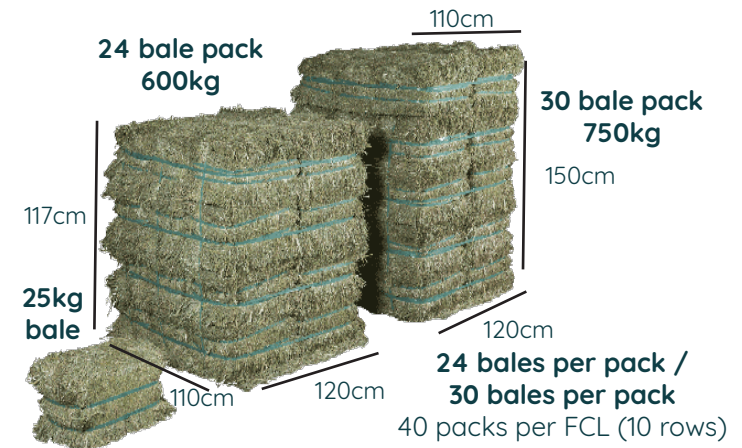

## South Australia Bowmans Line 3

26kg bale

24 bales per pack, about 624kg  
44 packs per FCL (11 rows)  
total 1,056 bales

26kg Loaded Unitised

26kg Loaded Wrapped

650kg Big Bale  
40 bales per FCL  
(10 rows)

## South Australia Bowmans Line 1

23kg bale

46kg bale

24 bales per pack, about 552kg  
48 packs per FCL (12 rows)  
total 1,152 bales

12 bales per pack, about 552kg  
48 packs per FCL (12 rows)  
total 576 bales

## Western Australia Brookton Line 1

24 bale pack  
600kg

30 bale pack  
750kg

25kg  
bale

24 bales per pack /  
30 bales per pack  
40 packs per FCL (10 rows)

12 bale pack  
600kg

16 bale pack  
800kg

100kg  
bale

6 bale pack  
600kg

8 bale pack  
800kg

50kg  
bale

12 bales per pack /  
16 bales per pack  
40 packs per FCL (10 rows)

6 bales per pack /  
8 bales per pack  
40 packs per FCL (10 rows)

Loaded Unitised

Loaded Wrapped