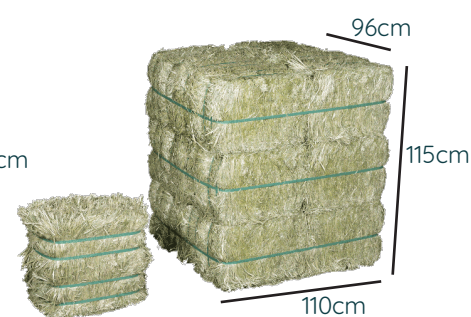

## South Australia Bowmans Line 3

26kg bale

24 bales per pack, about 624kg  
44 packs per FCL (11 rows)  
total 1,056 bales

26kg Loaded Unitised

26kg Loaded Wrapped

650kg Big Bale  
40 bales per FCL  
(10 rows)

## South Australia Bowmans Line 1

23kg bale

46kg bale

24 bales per pack, about 552kg  
48 packs per FCL (12 rows)  
total 1,152 bales

12 bales per pack, about 552kg  
48 packs per FCL (12 rows)  
total 576 bales

Loaded Unitised

Loaded Wrapped

## Western Australia Brookton Line 1

24 bale pack  
600kg

30 bale pack  
750kg

25kg  
bale

24 bales per pack /  
30 bales per pack  
40 packs per FCL (10 rows)

12 bale pack  
600kg

16 bale pack  
800kg

100kg  
bale