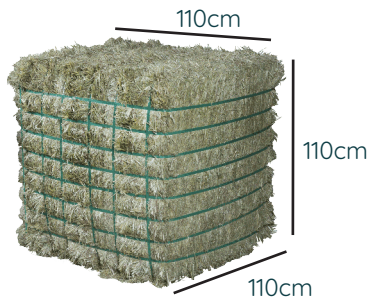

## South Australia Bowmans Line 3

26kg bale

24 bales per pack, about 624kg  
44 packs per FCL (11 rows)  
total 1,056 bales

26kg Loaded Unitised

26kg Loaded Wrapped

650kg Big Bale  
40 bales per FCL  
(10 rows)

## South Australia Bowmans Line 1

23kg bale

46kg bale

24 bales per pack, about 552kg  
48 packs per FCL (12 rows)  
total 1,152 bales

12 bales per pack, about 552kg  
48 packs per FCL (12 rows)  
total 576 bales