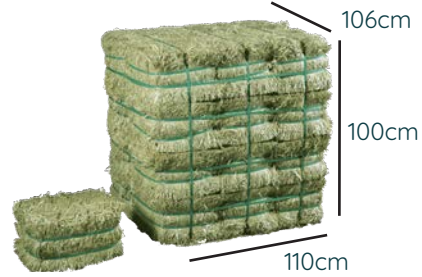

26kg bale

24 bales per pack, about 624kg
44 packs per FCL (11 rows)
total 1,056 bales

26kg Loaded Unitised

26kg Loaded Wrapped

650kg Big Bale
40 bales per FCL
(10 rows)

650kg Loaded Unitised

South Australia Bowmans Line 1

23kg bale

46kg bale

24 bales per pack, about 552kg
48 packs per FCL (12 rows)
total 1,152 bales

12 bales per pack, about 552kg
48 packs per FCL (12 rows)
total 576 bales

Loaded Unitised

Loaded Wrapped

Western Australia Brookton Line 1

24 bale pack 600kg
30 bale pack 750kg

25kg bale

24 bales per pack / 32 bales per pack
40 packs per FCL (10 rows)

Loaded Unitised

12 bale pack 600kg
16 bale pack 800kg

50kg bale

12 bales per pack / 16 bales per pack
40 packs per FCL (10 rows)

Loaded Wrapped

6 bale pack 600kg
8 bale pack 800kg

100kg bale

6 bales per pack / 8 bales per pack
40 packs per FCL (10 rows)

Victoria Raywood Line 1

30kg bale

55cm, 30cm, 45cm

24 bale pack, about 720kg