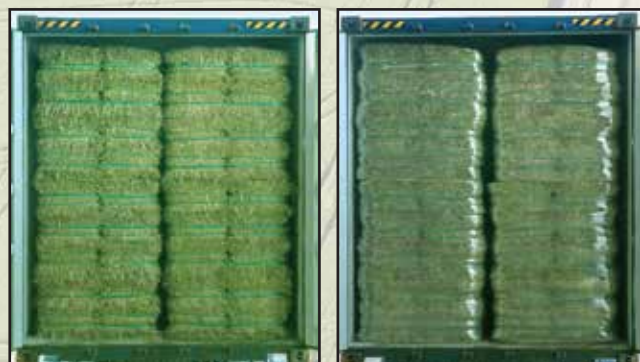

Western Australia BRL1

Loaded unitised

Loaded shrink wrapped

Packing styles

Balco Australia
27 Edith Terrace
Balaklava South Australia
Australia 5461
Tel: +61 (08) 8862 0000
Fax: +61 (08) 8862 0080
Email: info@balco.com.au

Ray Mahony
Marketing Manager
E: rmahony@balco.com.au

Anthony Yandell
Sales Manager
E: ayandell@balco.com.au

South Australia BL1

South Australia BL3

23kg bale

- Maximum loaded in FCL is 1152 bales (12 rows in FCL)

46kg bale

- Maximum loaded in FCL is 576 bales (12 rows in FCL)

- 24 bale pack
- 552kg pack
- 24 x 48 packs: 1152 bales

- 12 bale pack
- 552kg pack
- 12 x 48 packs: 576 bales

Loaded unitised

26kg bale

- Maximum loaded in FCL is 1056 bales (11 rows in FCL)

650kg Big Bale

- Maximum loaded in FCL is 40 bales (10 rows in FCL)

- 24 bale pack
- 624kg pack
- 24 x 44 packs: 1056 bales

650kg loaded unitised

26kg loaded unitised

26kg loaded shrink wrapped

Where we are: