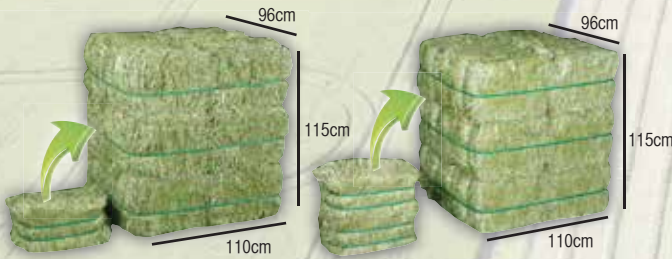

Ray Mahony
Marketing Manager
E: rmahony@balco.com.au

Anthony Yandell
Sales Manager
E: ayandell@balco.com.au

South Australia BL1

South Australia BL3

23kg bale

- Maximum loaded in FCL is 1152 bales (12 rows in FCL)

46kg bale

- Maximum loaded in FCL is 576 bales (12 rows in FCL)

- 24 bale pack
- 552kg pack
- 24 x 48 packs: 1152 bales

- 12 bale pack
- 552kg pack
- 12 x 48 packs: 576 bales

Loaded unitised

26kg bale

- Maximum loaded in FCL is 1056 bales (11 rows in FCL)

650kg Big Bale

- Maximum loaded in FCL is 40 bales (10 rows in FCL)

- 24 bale pack
- 624kg pack
- 24 x 44 packs: 1056 bales

650kg loaded unitised

26kg loaded unitised

26kg loaded shrink wrapped

Where we are: