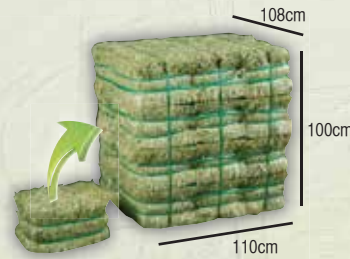

Ray Mahony
Marketing Manager
E: rmahony@balco.com.au

Anthony Yandell
Sales Manager
E: ayandell@balco.com.au

South Australia BL1

South Australia BL3

23kg bale

- Maximum loaded in FCL is 1152 bales (12 rows in FCL)

46kg bale

- Maximum loaded in FCL is 576 bales (12 rows in FCL)

- 24 bale pack
- 552kg pack
- 24 x 48 packs: 1152 bales

- 12 bale pack
- 552kg pack
- 12 x 48 packs: 576 bales

Loaded unitised

26kg bale

- Maximum loaded in FCL is 1056 bales (11 rows in FCL)

650kg Big Bale

- Maximum loaded in FCL is 40 bales (10 rows in FCL)

- 24 bale pack
- 624kg pack
- 24 x 44 packs: 1056 bales

650kg loaded unitised

26kg loaded unitised

26kg loaded shrink wrapped

Where we are: